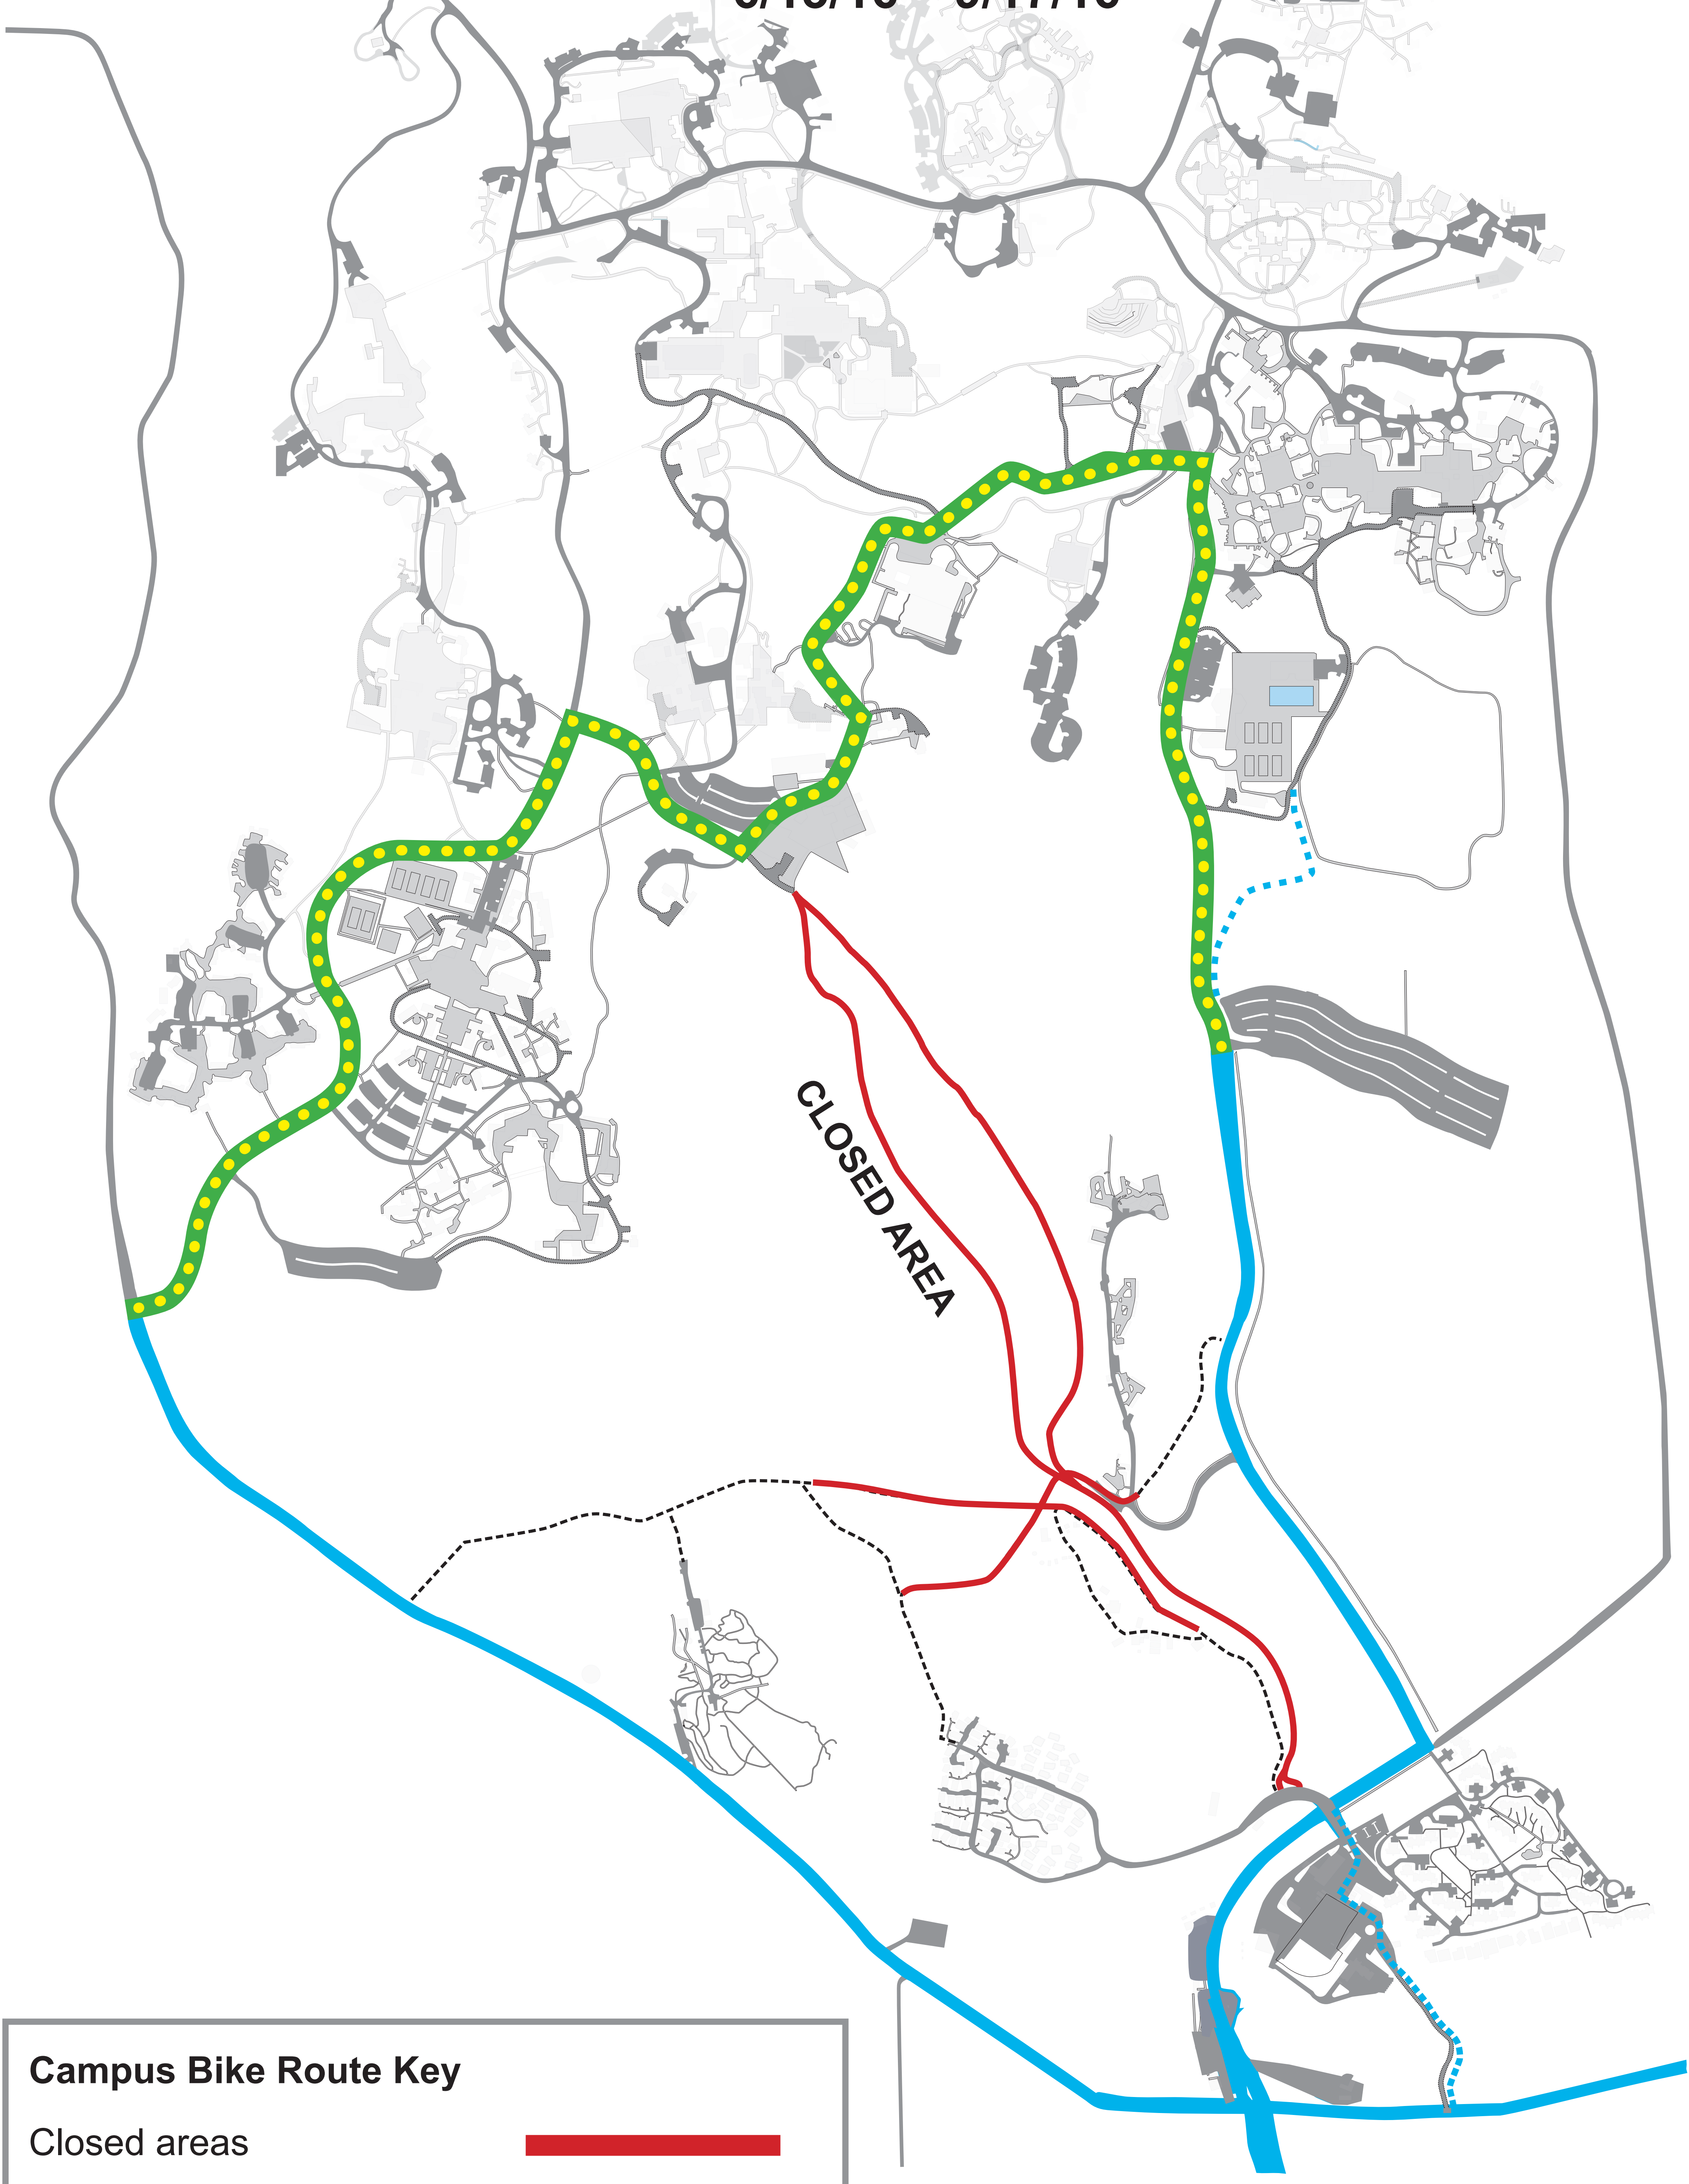

BIKE PATH SAFETY IMPROVEMENT PROJECT

BIKE PATH CLOSED FOR CONSTRUCTION

6/13/16 – 9/17/16

Campus Bike Route Key	
Closed areas	
Routes with bike lanes	
Share the Road routes	