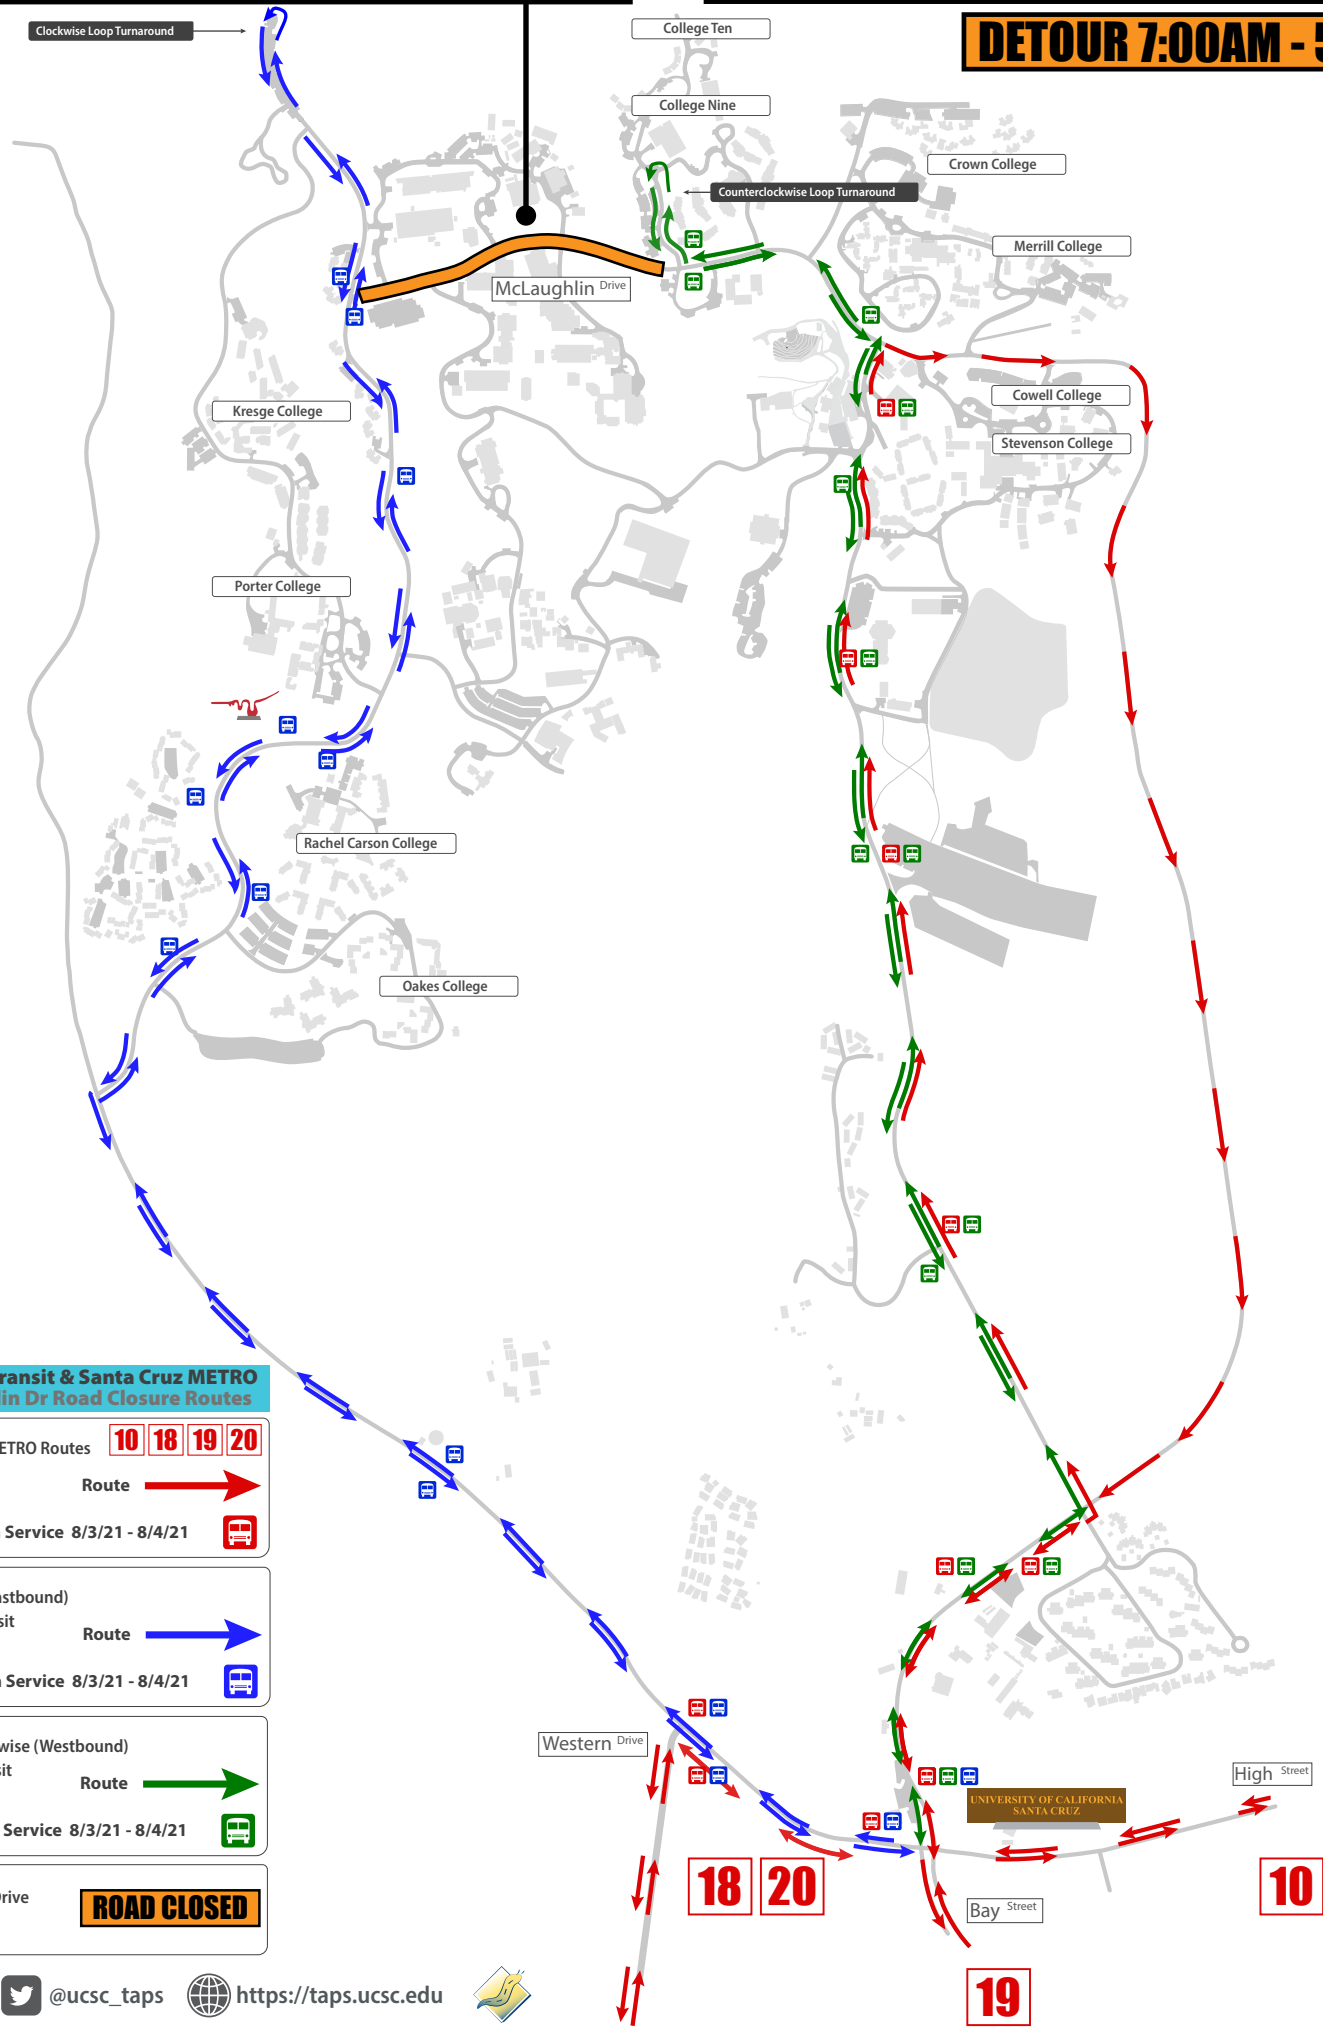

MCLAUGHLIN DRIVE ROAD CLOSURE

TUESDAY, 8/3/21 - WEDNESDAY, 8/4/21

DETOUR 7:00AM - 5:00PM

Campus Transit & Santa Cruz METRO McLaughlin Dr Road Closure Routes

Santa Cruz METRO Routes **10 18 19 20**

Route **→**

Bus Stops in Service 8/3/21 - 8/4/21

Clockwise (Eastbound) Campus Transit

Route **→**

Bus Stops in Service 8/3/21 - 8/4/21

Counterclockwise (Westbound) Campus Transit

Route **→**

Bus Stops in Service 8/3/21 - 8/4/21

McLaughlin Drive Road Closure **ROAD CLOSED**