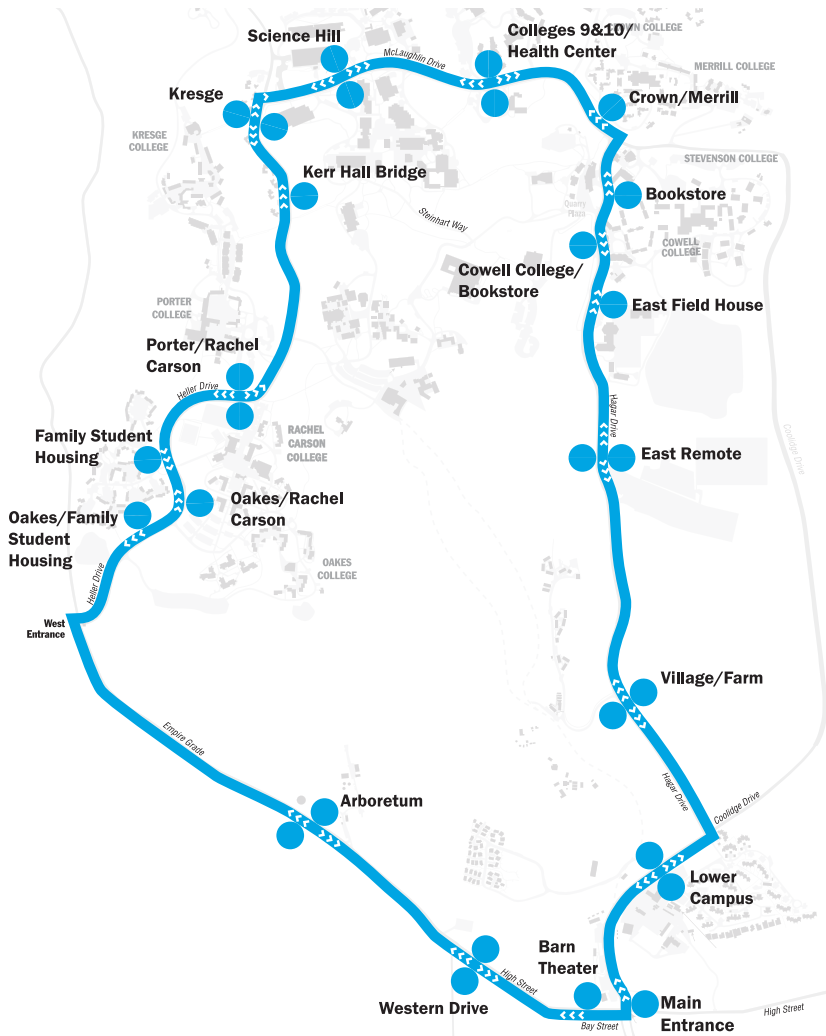

# WINTER BREAK 2024 CAMPUS TRANSIT

**Regular Loop Service: December 14-22, and January 2nd**  
**MONDAY-FRIDAY ONLY**

**Campus Loop - Clockwise (West to East)**  
Departs from Barn Theater

**Every 20 minutes**

Departs from Barn Theater at  
**7:30 a.m. to 6:15 p.m.**  
(last departure at 5:50 p.m.)

**Campus Loop - Counterclockwise (East to West)**  
Departs from Main Entrance

## LIMITED SERVICE

Limited counterclockwise Loops  
depart Main Entrance at:

2:40 p.m.

3:40 p.m.

3:00 p.m.

5:00 p.m.

3:20 p.m.

5:20 p.m.

Please use clockwise Loop Shuttles  
for other times