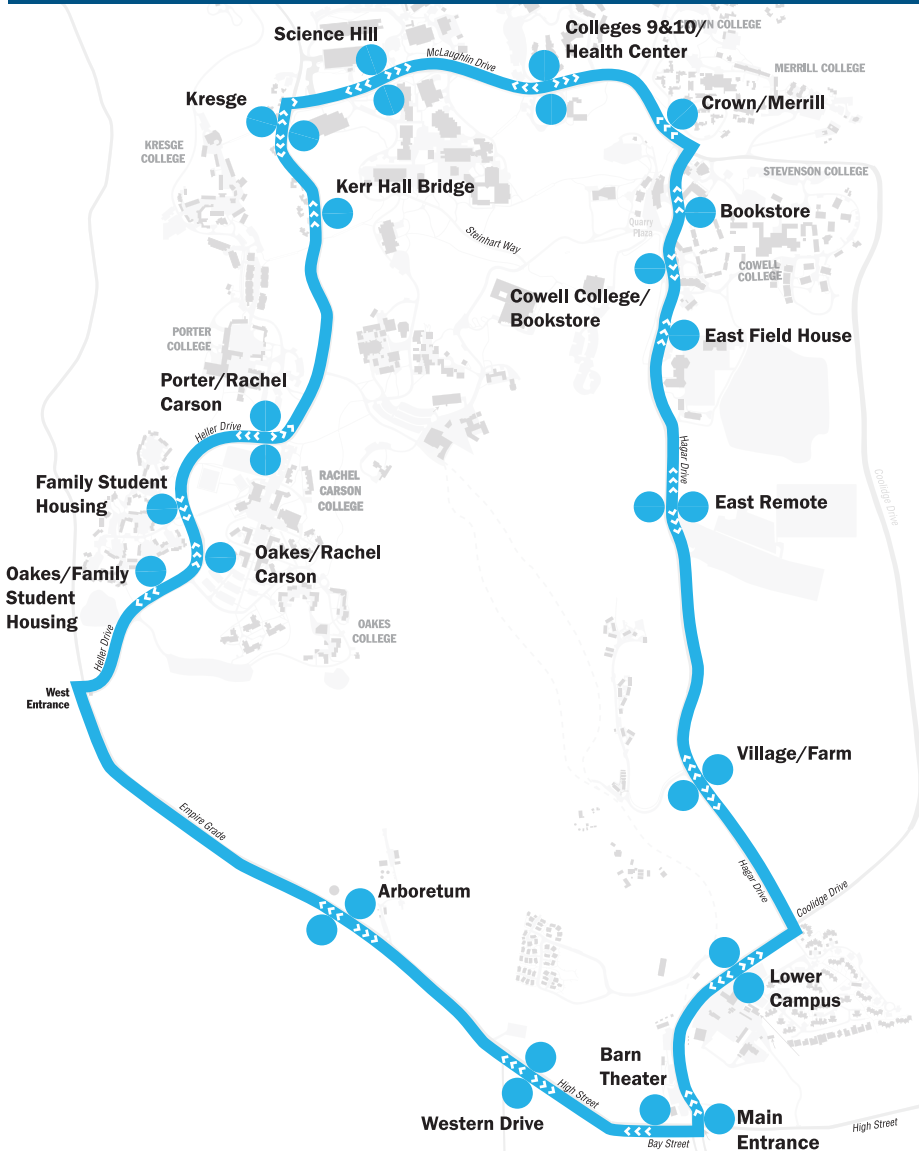

UC Santa Cruz Shuttle Schedule - Fall Interession

Effective August 30, 2021 through September 15, 2021

Campus Loop - Clockwise (West to East)
 Departs from Barn Theater

Departs from Main Entrance Monday–Friday
Every 20 minutes from 7:30 a.m. to 6:15 p.m.

Last departure at 5:50 p.m.

Campus Loop - Counterclockwise (East to West)
 Departs from Main Entrance

LIMITED SERVICE

Limited Counterclockwise Loops Mon–Fri at:

2:40 p.m.	3:40 p.m.
3:00 p.m.	5:00 p.m.
3:20 p.m.	5:20 p.m.

Please use clockwise Loop Shuttles
for other times

Night Core - Suspended through 9/20/2021

Schedule is subject to change without notification due to driver shortage, inclement weather, traffic hazards, or other special circumstances

Note: Some shuttle stops are served in only one direction

One full loop of campus takes approximately 20 minutes in ideal conditions.