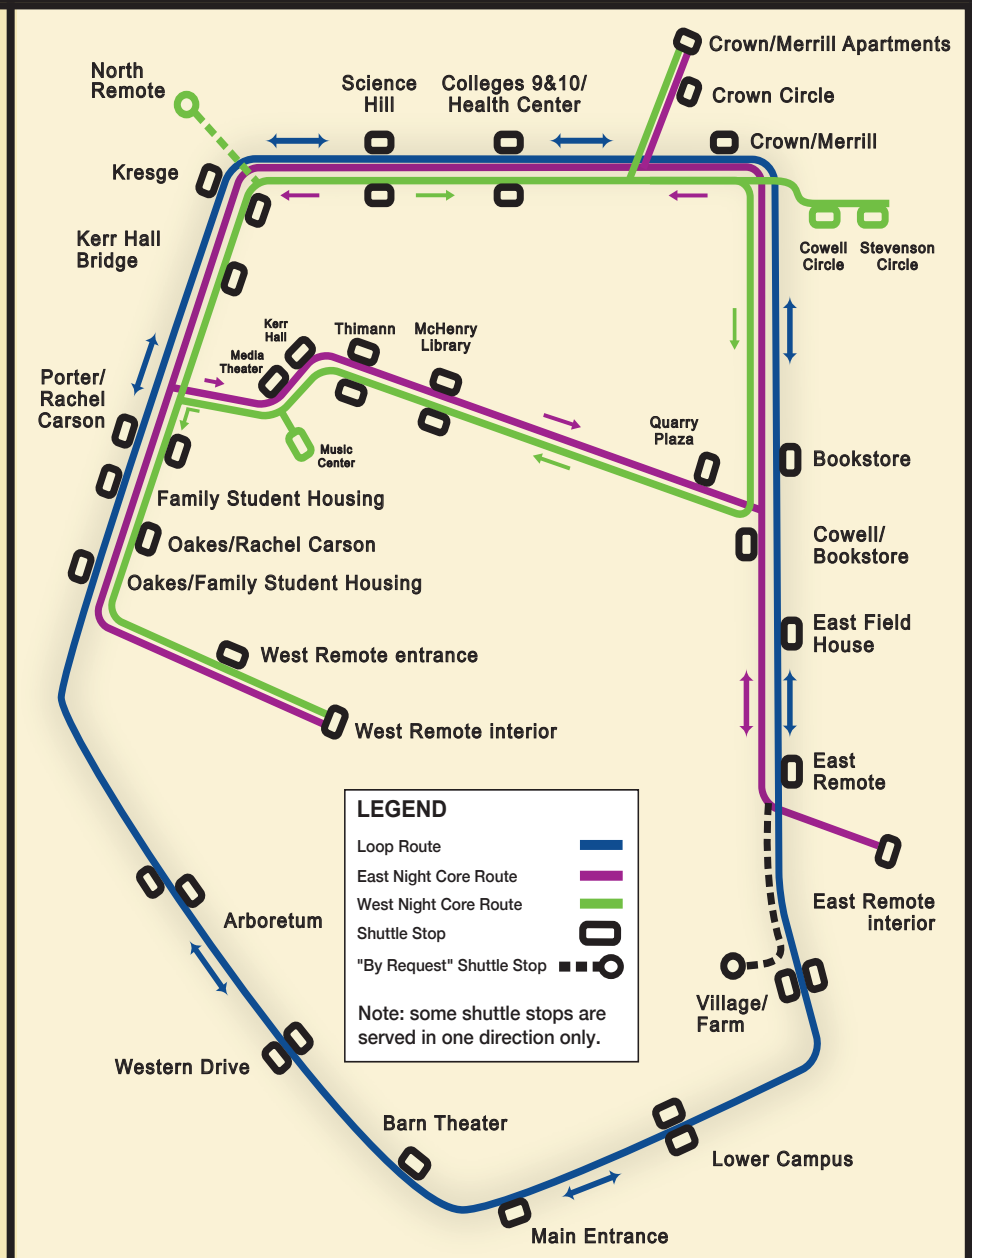

Daytime Routes

Nighttime Routes

Loop and Upper Campus shuttles travel in both directions.
In the schedule below, CW represents the shuttles that move in a clockwise direction around campus, and CCW represents those that move counter-clockwise.

CAMPUS LOOP	Weekdays
	Loop shuttles usually run every 10 minutes or less until 6pm, and every 10-20 minutes after 6pm.
	CW: First run departs Barn Theater at 7:25am Last run departs Barn Theater at 11:10pm
	CCW: First run departs Main Entrance at 7:25am Last run departs Main Entrance at 11:30pm
Weekends	
Loop shuttles run every 20 minutes.	
CW: First run departs Barn Theater at 6:10pm Last run Saturday departs Barn Theater at 10:40pm Last run Sunday departs Barn Theater at 11:30pm	
CCW: First run departs Main Entrance at 6:00pm Last run Saturday departs Main Entrance at 10:40pm Last run Sunday departs Main Entrance at 11:20pm	

EAST NIGHT CORE	Quarry Plaza	East Remote (interior)	Crown Circle	Science Hill	West Remote	Media Theater	McHenry Library
	Weekdays						
	7:00pm	7:02pm	7:06pm	7:09pm	7:20pm	7:22pm	7:24pm
	7:30pm	7:32pm	7:36pm	7:39pm	7:50pm	7:52pm	7:54pm
<i>and continues on the same 30-minute schedule until</i>							
11:30pm	11:32pm	11:36pm	11:39pm	11:50pm	11:52pm	11:54pm	
12:00am	12:02am	12:06am	(end)				
Weekends Same schedule, same end time, but starts 30 minutes earlier:							
6:30pm	6:32pm	6:36pm	6:39pm	6:50pm	6:52pm	6:54pm	

WEST NIGHT CORE	Quarry Plaza	Music Center	West Remote	Kresge Bridge	Science Hill	Crown Circle	Stevenson Circle
	Weekdays						
	7:00pm	7:03pm	7:10pm	7:12pm	7:13pm	7:16pm	7:20pm
	7:30pm	7:33pm	7:40pm	7:42pm	7:43pm	7:46pm	7:50pm
<i>and continues on the same 30-minute schedule until</i>							
11:30pm	11:33pm	11:40pm	11:42pm	11:43pm	11:46pm	11:50pm	
12:00am	12:03am	12:10am	(end)				
Weekends Same schedule, same end time, but starts 30 minutes earlier:							
6:30pm	6:33pm	6:40pm	6:42pm	6:43pm	6:46pm	6:50pm	