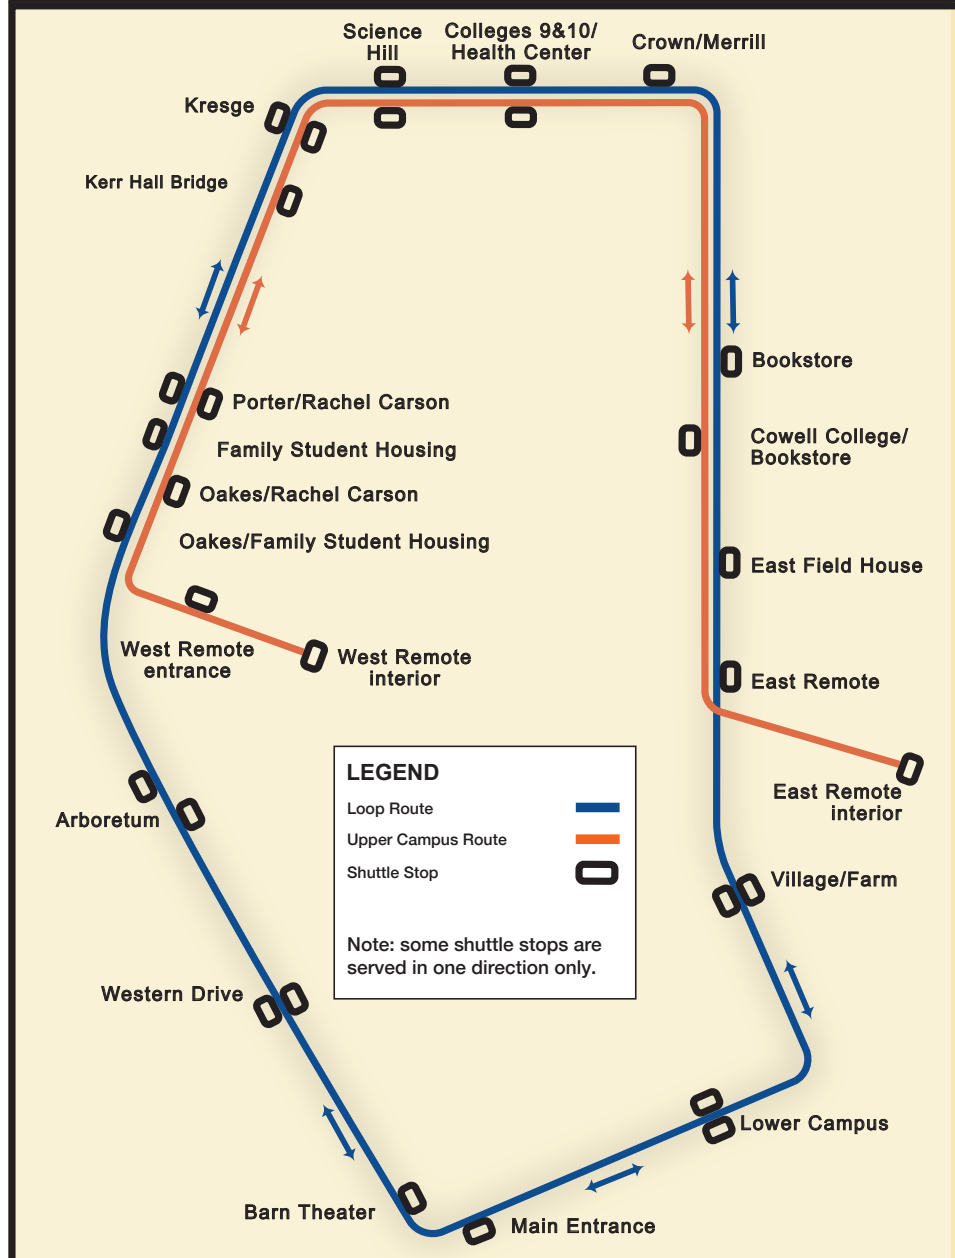

UCSC Shuttle System

7am 8am 9am 10am 11am 12pm 1pm 2pm 3pm 4pm 5pm 6pm 7pm 8pm 9pm 10pm 11pm 12am

Monday through Friday (school term)	Campus Loop: 7:25am–11:30pm											
	Upper Campus: 7:30am–7:45pm											
Saturday Sunday (school term)	West Night Core: 7pm–12am											
	East Night Core: 7pm–12am											
	Sat. Loop: 6:00pm–10:50pm											
	Sun. Loop: 6:00pm–11:30pm											
West Night Core: 6:30pm–12am												
East Night Core: 6:30pm–12am												

Daytime Routes

Nighttime Routes

Loop and Upper Campus shuttles travel in both directions.
In the schedule below, CW represents the shuttles that move in a clockwise direction around campus, and CCW represents those that move counter-clockwise.

CAMPUS LOOP	Weekdays
	Loop shuttles usually run every 10 minutes or less until 6pm, and every 10-20 minutes after 6pm.
	CW: First run departs Barn Theater at 7:25am Last run departs Barn Theater at 11:10pm
	CCW: First run departs Main Entrance at 7:25am Last run departs Main Entrance at 11:30pm
Weekends	
Loop shuttles run every 20 minutes.	
CW: First run departs Barn Theater at 6:10pm Last run Saturday departs Barn Theater at 10:40pm Last run Sunday departs Barn Theater at 11:30pm	
CCW: First run departs Main Entrance at 6:00pm Last run Saturday departs Main Entrance at 10:40pm Last run Sunday departs Main Entrance at 11:20pm	

WEST NIGHT CORE	Quarry Plaza	Music Center	West Remote	Kresge Bridge	Science Hill	Crown Circle	Stevenson Circle
	Weekdays						
	7:00pm	7:03pm	7:10pm	7:12pm	7:13pm	7:16pm	7:20pm
	7:30pm	7:33pm	7:40pm	7:42pm	7:43pm	7:46pm	7:50pm
<i>and continues on the same 30-minute schedule until</i>							
11:30pm	11:33pm	11:40pm	11:42pm	11:43pm	11:46pm	11:50pm	
12:00am	12:03am	12:10am	(end)				
Weekends Same schedule, same end time, but starts 30 minutes earlier:							
6:30pm	6:33pm	6:40pm	6:42pm	6:43pm	6:46pm	6:50pm	