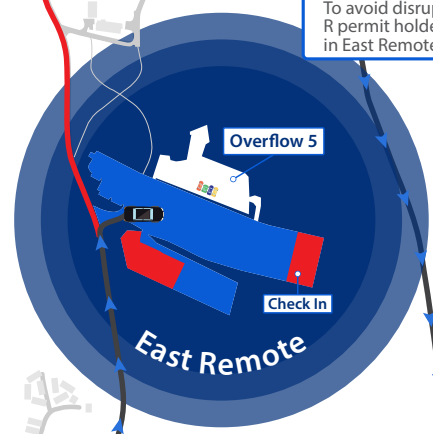

Thursday, September 19, 2019

Road Closed

Downhill road closure  
7:00am - 6:00pm

**R Permit Holders**  
To avoid disruptions,  
R permit holders should park  
in East Remote Overflow 5.

College	Check-In	Unloading	Post Parking
College Nine	East Remote	Lot 167	East Remote
College Ten	East Remote	Lots 114, 164 - 165	East Remote

Visitor Impact Meter	Key
<p>central campus</p> <p>west campus</p> <p>east campus</p>	<ul style="list-style-type: none"> <li><span style="display:inline-block; width:15px; height:15px; background-color:blue; border:1px solid black;"></span> Parking lot reserved for move-in only</li> <li><span style="display:inline-block; width:15px; height:15px; background-color:red; border:1px solid black;"></span> No parking</li> <li> Traffic impacts</li> <li><span style="display:inline-block; width:15px; height:15px; border-bottom:2px solid blue;"></span> Return parking route</li> <li><span style="display:inline-block; width:15px; height:15px; border-bottom:2px solid red;"></span> Downhill road closure 7:00am - 6:00pm</li> </ul>