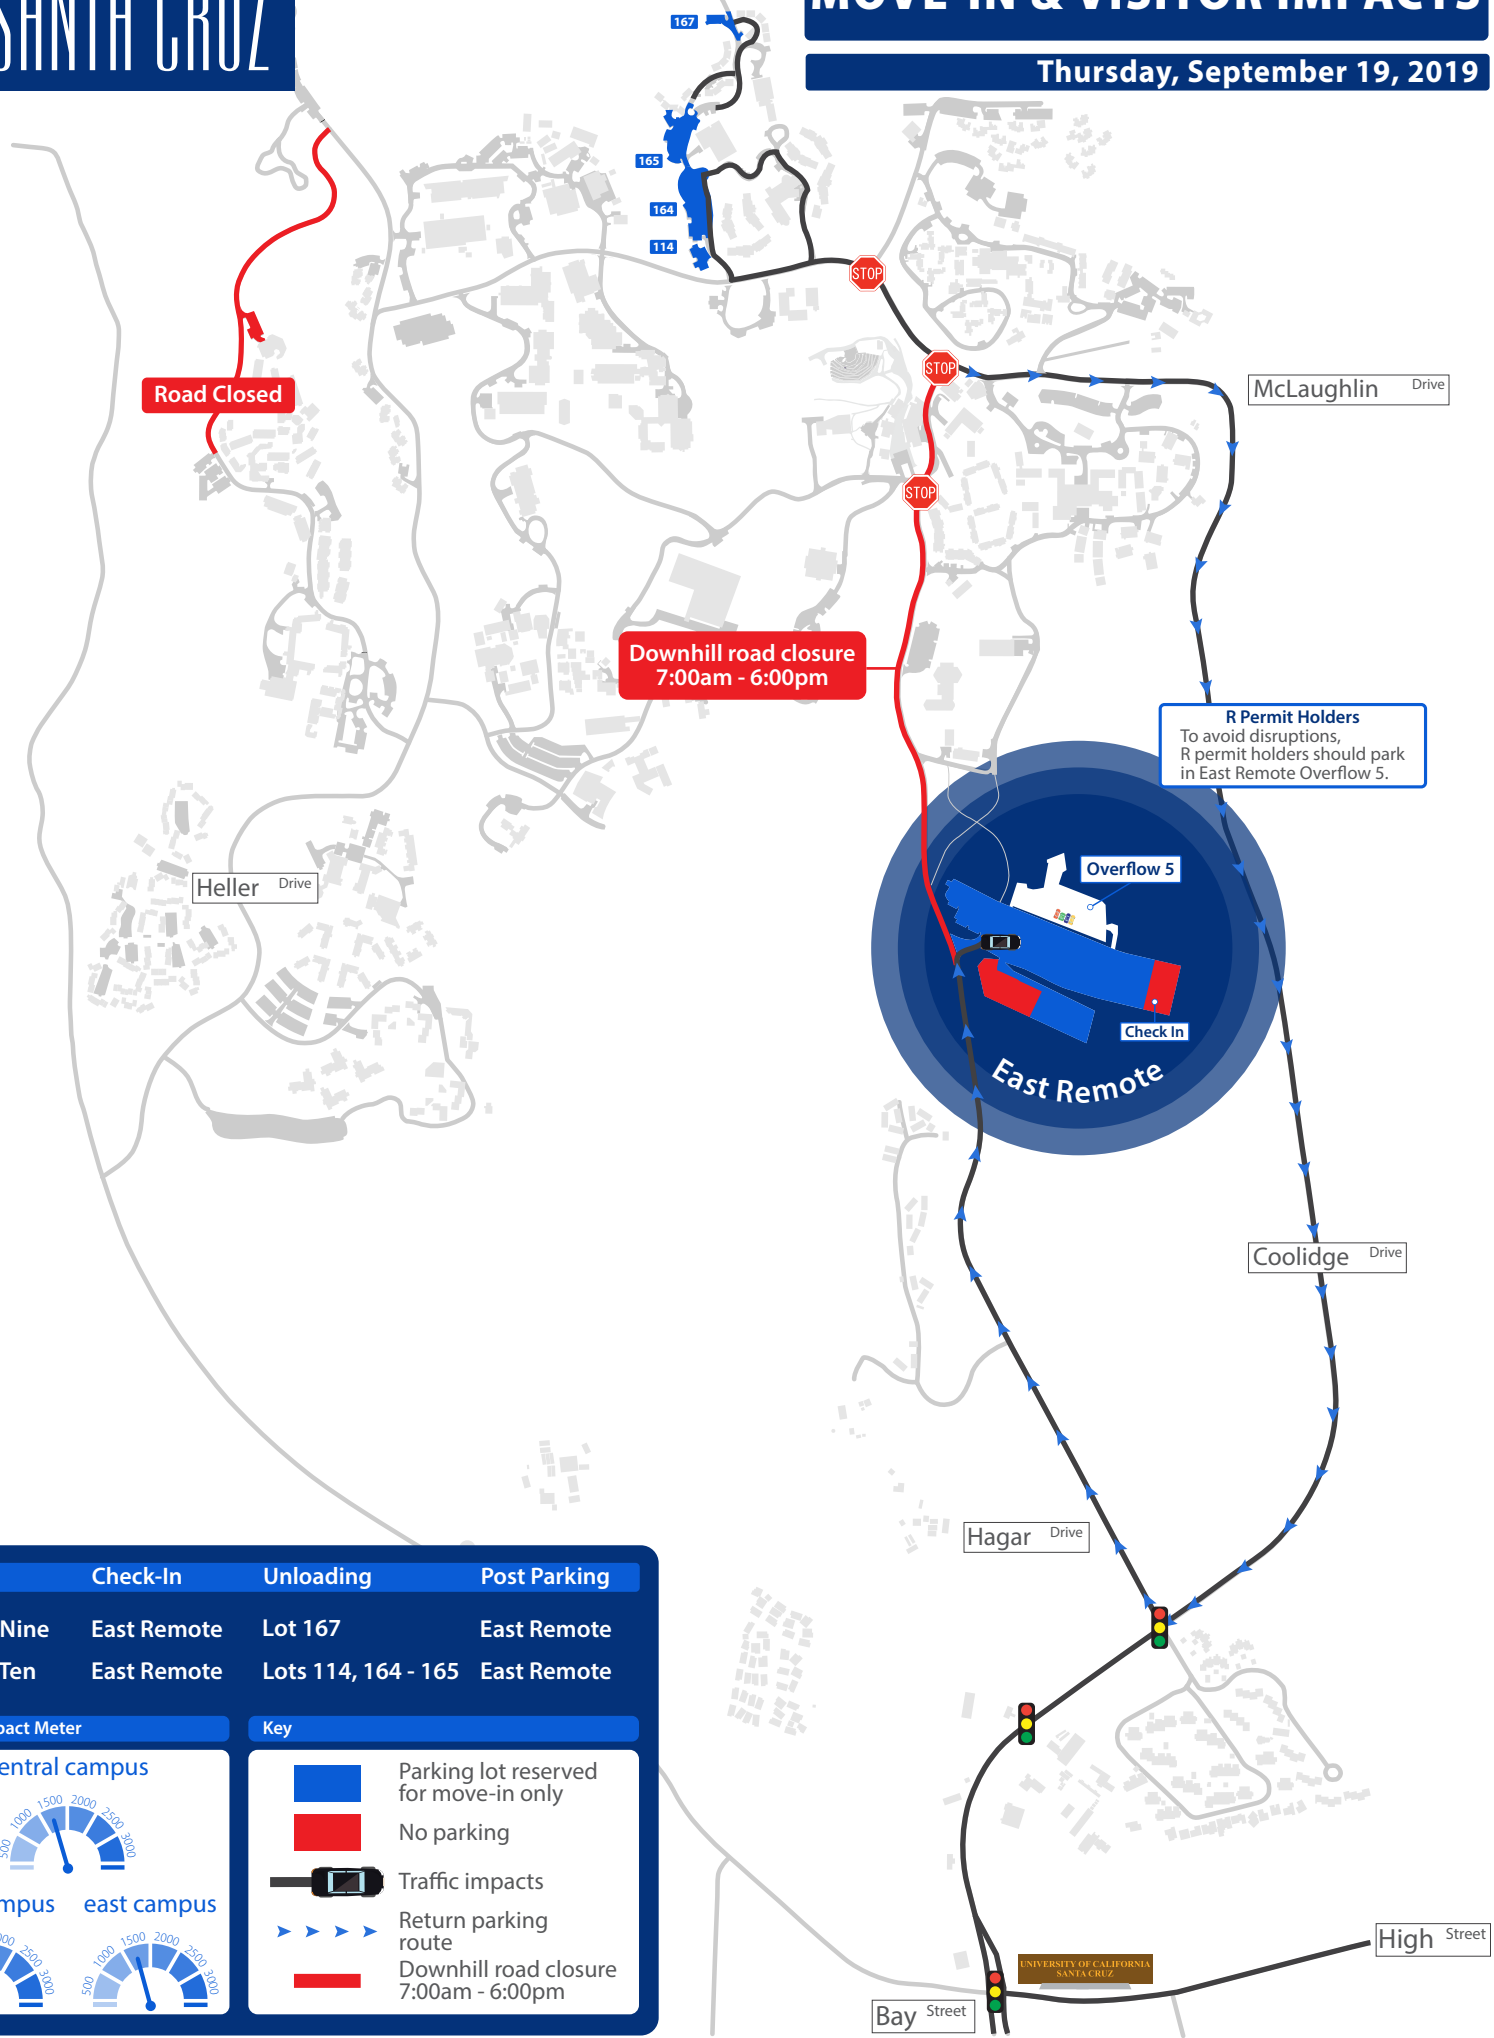

Thursday, September 19, 2019

Road Closed

Downhill road closure  
7:00am - 6:00pm

**R Permit Holders**  
To avoid disruptions,  
R permit holders should park  
in East Remote Overflow 5.

College	Check-In	Unloading	Post Parking
College Nine	East Remote	Lot 167	East Remote
College Ten	East Remote	Lots 114, 164 - 165	East Remote

Visitor Impact Meter	Key
<p>central campus</p> <p>west campus</p> <p>east campus</p>	<ul style="list-style-type: none"> <li><span style="display:inline-block; width:15px; height:15px; background-color:blue; border:1px solid black;"></span> Parking lot reserved for move-in only</li> <li><span style="display:inline-block; width:15px; height:15px; background-color:red; border:1px solid black;"></span> No parking</li> <li> Traffic impacts</li> <li><span style="display:inline-block; width:15px; height:15px; border-bottom:2px solid blue;"></span> Return parking route</li> <li><span style="display:inline-block; width:15px; height:15px; border-bottom:2px solid red;"></span> Downhill road closure 7:00am - 6:00pm</li> </ul>

Bay Street

High Street