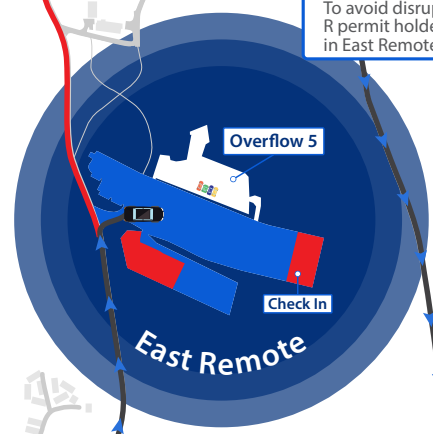

**Downhill road closure  
7:00am - 6:00pm**

**R Permit Holders**  
To avoid disruptions,  
R permit holders should park  
in East Remote Overflow 5.

College	Check-In	Unloading	Post Parking
Oakes College	Lot 127	Lots 127, 160 - 162	Lot 127
Kresge College	Lot 126	Lots 143, 145, 147	Lots 112, 127, 150
Crown College	East Remote	Lot 111B	East Remote
Merrill College	East Remote	Lot 119	East Remote

Visitor Impact Meter	Key
<p>central campus</p> <p>west campus</p> <p>east campus</p>	<ul style="list-style-type: none"> <li><span style="display: inline-block; width: 20px; height: 10px; background-color: blue; margin-right: 5px;"></span> Parking lot reserved for move-in only</li> <li><span style="display: inline-block; width: 20px; height: 10px; background-color: red; margin-right: 5px;"></span> No parking</li> <li> Traffic impacts</li> <li><span style="display: inline-block; width: 10px; height: 10px; border-bottom: 2px solid blue; margin-right: 5px;"></span> Return parking route</li> <li><span style="display: inline-block; width: 20px; border-bottom: 2px solid red; margin-right: 5px;"></span> Downhill road closure 7:00am - 6:00pm</li> </ul>