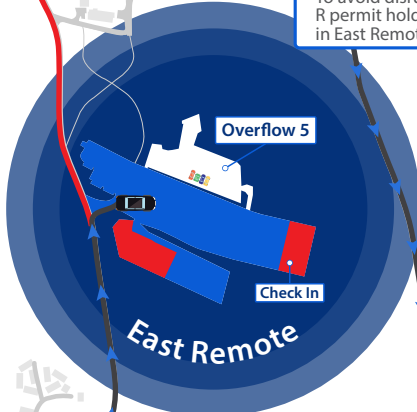

**Downhill road closure  
7:00am - 6:00pm**

**R Permit Holders**  
To avoid disruptions,  
R permit holders should park  
in East Remote Overflow 5.

College	Check-In	Unloading	Post Parking
Porter College	Lot 126	Lots 124 - 125, 147	Lot 126, 112
Rachel Carson	Lot 162	Lots 160 - 162	Lot 160 - 162
Stevenson College	East Remote	Lot 108	East Remote
Cowell College	East Remote	Lot 107 - 110	East Remote

Visitor Impact Meter	Key
<p><b>central campus</b></p> <p><b>west campus</b>    <b>east campus</b></p>	<ul style="list-style-type: none"> <li><span style="display: inline-block; width: 20px; height: 10px; background-color: blue; margin-right: 5px;"></span> Parking lot reserved for move-in only</li> <li><span style="display: inline-block; width: 20px; height: 10px; background-color: red; margin-right: 5px;"></span> No parking</li> <li> Traffic impacts</li> <li><span style="display: inline-block; width: 10px; height: 10px; border-bottom: 2px solid blue; margin-right: 5px;"></span> Return parking route</li> <li><span style="display: inline-block; width: 20px; border-bottom: 2px solid red; margin-right: 5px;"></span> Downhill road closure 7:00am - 6:00pm</li> </ul>