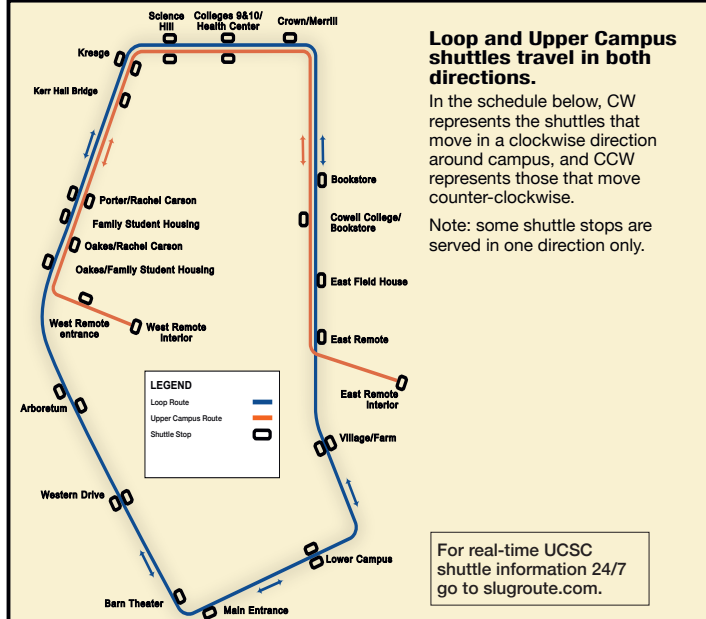

Daytime Routes

CAMPUS LOOP	Weekdays
	Loop shuttles usually run every 10 minutes or less until 6pm, and every 10-20 minutes after 6pm. CW: First run departs Barn Theater at 7:25am Last run departs Barn Theater at 11:10pm CCW: First run departs Main Entrance at 7:25am Last run departs Main Entrance at 11:30pm
Weekends	CW: First run departs Barn Theater at 6:10pm Last run Saturday departs Barn Theater at 10:40pm Last run Sunday departs Barn Theater at 11:30pm CCW: First run departs Main Entrance at 6:00pm Last run Saturday departs Main Entrance at 10:40pm Last run Sunday departs Main Entrance at 11:20pm

Nighttime Routes

EAST NIGHT CORE	Quarry Plaza	East Remote (interior)	Crown Circle	Science Hill	West Remote	Media Theater	McHenry Library
	Weekdays	7:00pm 7:30pm	7:02pm 7:32pm	7:06pm 7:36pm	7:09pm 7:39pm	7:20pm 7:50pm	7:24pm 7:54pm
	and continues on the same 30-minute schedule until						
	11:30pm 12:00am	11:32pm 12:02am	11:36pm 12:06am (end)	11:39pm	11:50pm	11:52pm	11:54pm
	Weekends Same schedule, same end time, but starts 30 minutes earlier:						
	6:30pm	6:32pm	6:36pm	6:39pm	6:50pm	6:52pm	6:54pm

WEST NIGHT CORE	Quarry Plaza	Music Center	West Remote	Kerr Hill Bridge	Science Hill	Crown Circle	Stevenson Circle
	Weekdays	7:00pm 7:30pm	7:03pm 7:33pm	7:10pm 7:40pm	7:12pm 7:42pm	7:13pm 7:43pm	7:16pm 7:50pm
	and continues on the same 30-minute schedule until						
	11:30pm 12:00am	11:33pm 12:03am	12:10am (end)	11:40pm	11:42pm	11:43pm	11:46pm 11:50pm
	Weekends Same schedule, same end time, but starts 30 minutes earlier:						
	6:30pm	6:33pm	6:40pm	6:42pm	6:43pm	6:46pm	6:50pm