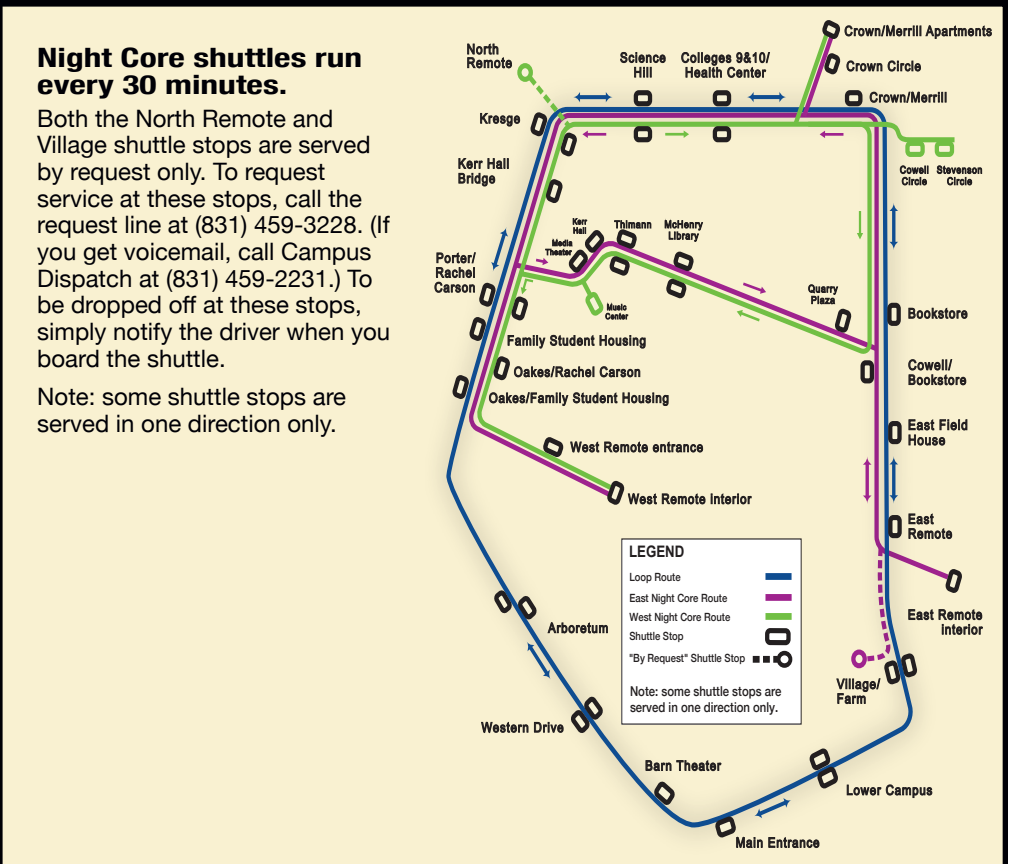

UCSC Shuttle System

7am 8am 9am 10am 11am 12pm 1pm 2pm 3pm 4pm 5pm 6pm 7pm 8pm 9pm 10pm 11pm 12am

Monday through Friday (school term)	Campus Loop: 7:25am–11:30pm											
	Upper Campus: 7:30am–7:45pm											
Saturday Sunday (school term)	West Night Core: 7pm–12am											
	East Night Core: 7pm–12am											
	Sat. Loop: 6:00pm–10:50pm											
	Sun. Loop: 6:00pm–11:30pm											
West Night Core: 6:30pm–12am												
East Night Core: 6:30pm–12am												

Daytime Routes

Nighttime Routes

CAMPUS LOOP	Weekdays
	<p>Loop shuttles usually run every 10 minutes or less until 6pm, and every 10-20 minutes after 6pm.</p> <p>CW: First run departs Barn Theater at 7:25am Last run departs Barn Theater at 11:10pm</p> <p>CCW: First run departs Main Entrance at 7:25am Last run departs Main Entrance at 11:30pm</p>
CAMPUS LOOP	Weekends
	<p>CW: First run departs Barn Theater at 6:10pm Last run Saturday departs Barn Theater at 10:40pm Last run Sunday departs Barn Theater at 11:30pm</p> <p>CCW: First run departs Main Entrance at 6:00pm Last run Saturday departs Main Entrance at 10:40pm Last run Sunday departs Main Entrance at 11:20pm</p>

WEST NIGHT CORE	Quarry Plaza	Music Center	West Remote	Kerr Hall Bridge	Science Hill	Crown Circle	Stevenson Circle
	Weekdays						
	7:00pm	7:03pm	7:10pm	7:12pm	7:13pm	7:16pm	7:20pm
7:30pm	7:33pm	7:40pm	7:42pm	7:43pm	7:46pm	7:50pm	
<i>and continues on the same 30-minute schedule until</i>							
11:30pm	11:33pm	11:40pm	11:42pm	11:43pm	11:46pm	11:50pm	
12:00am	12:03am	12:10am (end)					
Weekends Same schedule, same end time, but starts 30 minutes earlier:							
6:30pm	6:33pm	6:40pm	6:42pm	6:43pm	6:46pm	6:50pm	

Spring Quarter 2018
Daytime Routes: 4/2–6/8
Nighttime Routes: 4/2–6/10
Final exams modified schedule: 6/11–6/14

Exceptions:
Modified service Memorial Weekend Monday 5/28 (Metro "shadow service" from campus to Metro center, plus Nighttime service).