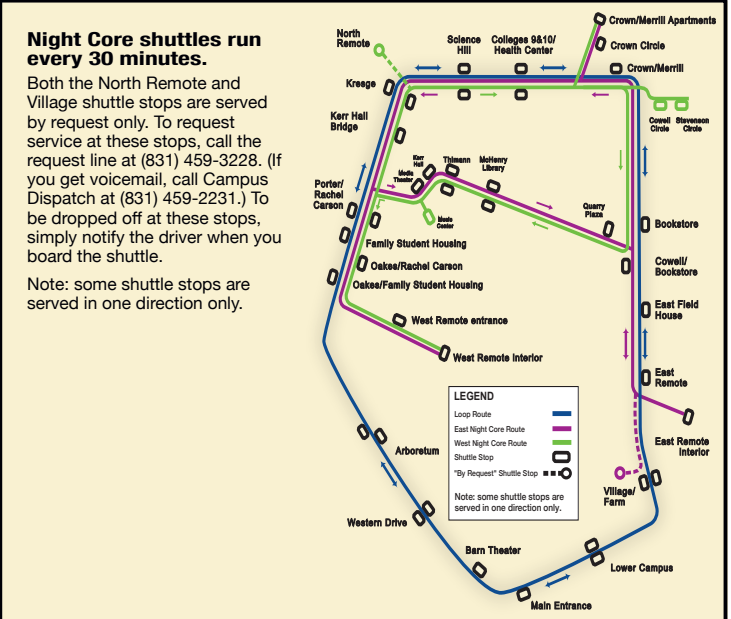

UCSC Shuttle System

7am 8am 9am 10am 11am 12pm 1pm 2pm 3pm 4pm 5pm 6pm 7pm 8pm 9pm 10pm 11pm 12am

Monday through Friday (school term)	Campus Loop: 7:25am–11:30pm											West Night Core: 7pm–12am				
	Upper Campus: 7:30am–7:45pm											East Night Core: 7pm–12am				
Saturday Sunday (school term)												Sat. Loop: 6:00pm–10:50pm				
												Sun. Loop: 6:00pm–11:30pm				
											West Night Core: 6:30pm–12am					
											East Night Core: 6:30pm–12am					

Daytime Routes

CAMPUS LOOP	Weekdays
	Loop shuttles usually run every 10 minutes or less until 6pm, and every 10-20 minutes after 6pm. CW: First run departs Barn Theater at 7:25am Last run departs Barn Theater at 11:10pm CCW: First run departs Main Entrance at 7:25am Last run departs Main Entrance at 11:30pm
Weekends	CW: First run departs Barn Theater at 6:10pm Last run Saturday departs Barn Theater at 10:40pm Last run Sunday departs Barn Theater at 11:30pm CCW: First run departs Main Entrance at 6:00pm Last run Saturday departs Main Entrance at 10:40pm Last run Sunday departs Main Entrance at 11:20pm

Nighttime Routes

EAST NIGHT CORE	Quarry Plaza	East Remote (interior)	Crown Circle	Science Hill	West Remote	Media Theater	McHenry Library
	Weekdays	7:00pm 7:30pm	7:02pm 7:32pm	7:06pm 7:36pm	7:09pm 7:39pm	7:20pm 7:50pm	7:24pm 7:54pm
	and continues on the same 30-minute schedule until						
	11:30pm 12:00am	11:32pm 12:02am	11:36pm 12:06am (end)	11:39pm	11:50pm	11:52pm	11:54pm
	Weekends Same schedule, same end time, but starts 30 minutes earlier:						
	6:30pm	6:32pm	6:36pm	6:39pm	6:50pm	6:52pm	6:54pm