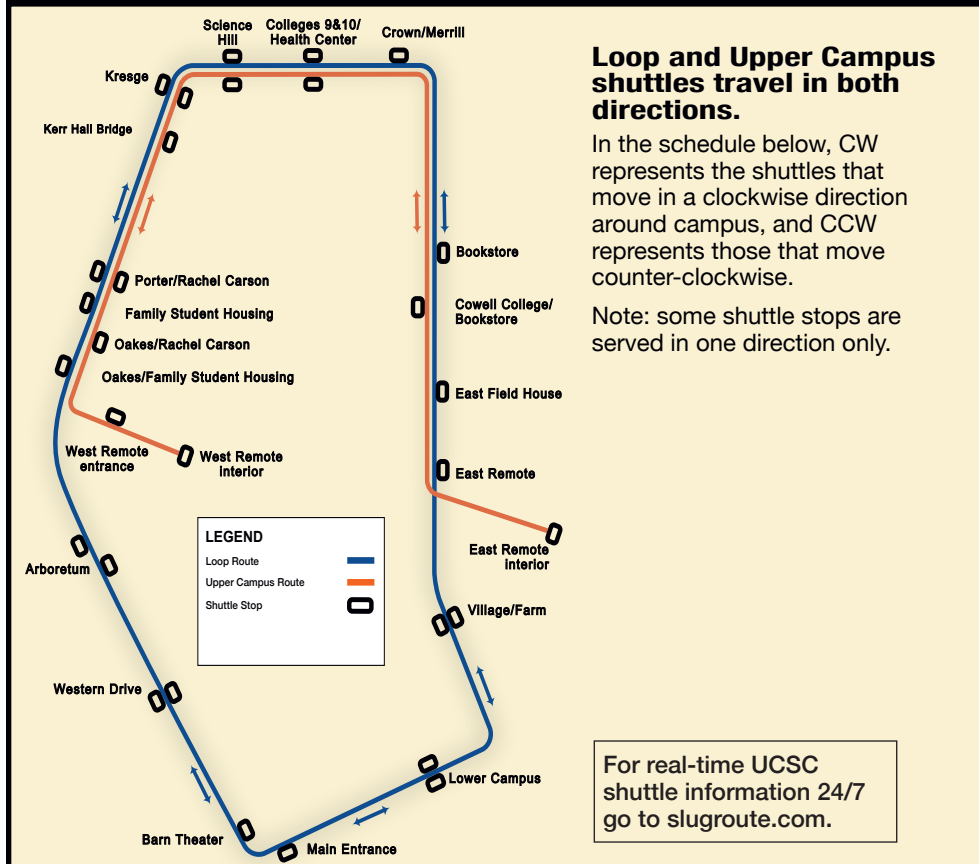

UCSC Shuttle System

7am 8am 9am 10am 11am 12pm 1pm 2pm 3pm 4pm 5pm 6pm 7pm 8pm 9pm 10pm 11pm 12am

Monday through Friday (school term)	Campus Loop: 7:25am–11:30pm											
	Upper Campus: 7:30am–7:45pm											
Saturday Sunday (school term)	West Night Core: 7pm–12am											
	East Night Core: 7pm–12am											
	Sat. Loop: 6:00pm–10:50pm											
	Sun. Loop: 6:00pm–11:30pm											
West Night Core: 6:30pm–12am												
East Night Core: 6:30pm–12am												

Daytime Routes

Nighttime Routes

CAMPUS LOOP	Weekdays
	<p>Loop shuttles usually run every 10 minutes or less until 6pm, and every 10-20 minutes after 6pm.</p> <p>CW: First run departs Barn Theater at 7:25am Last run departs Barn Theater at 11:10pm</p> <p>CCW: First run departs Main Entrance at 7:25am Last run departs Main Entrance at 11:30pm</p>
CAMPUS LOOP	Weekends
	<p>CW: First run departs Barn Theater at 6:10pm Last run Saturday departs Barn Theater at 10:40pm Last run Sunday departs Barn Theater at 11:30pm</p> <p>CCW: First run departs Main Entrance at 6:00pm Last run Saturday departs Main Entrance at 10:40pm Last run Sunday departs Main Entrance at 11:20pm</p>

2017-18 Campus Transit Service Dates

Fall Quarter 2017
Daytime Routes: 9/25–12/8
Nighttime Routes: 9/23–12/10
Final exams modified schedule: 12/11–12/15

Exceptions:
Nighttime service only: 11/10
Daytime Loop service only: 12/18–12/22
No service: 11/23–11/25, 12/16–12/17, 12/23–1/1/18

Spring Quarter 2018
Daytime Routes: 4/2–6/8
Nighttime Routes: 4/2–6/10
Final exams modified schedule: 6/11–6/14

Exceptions:
Modified service Memorial Weekend Monday 5/28 (Metro "shadow service" from campus to Metro center, plus Nighttime service).