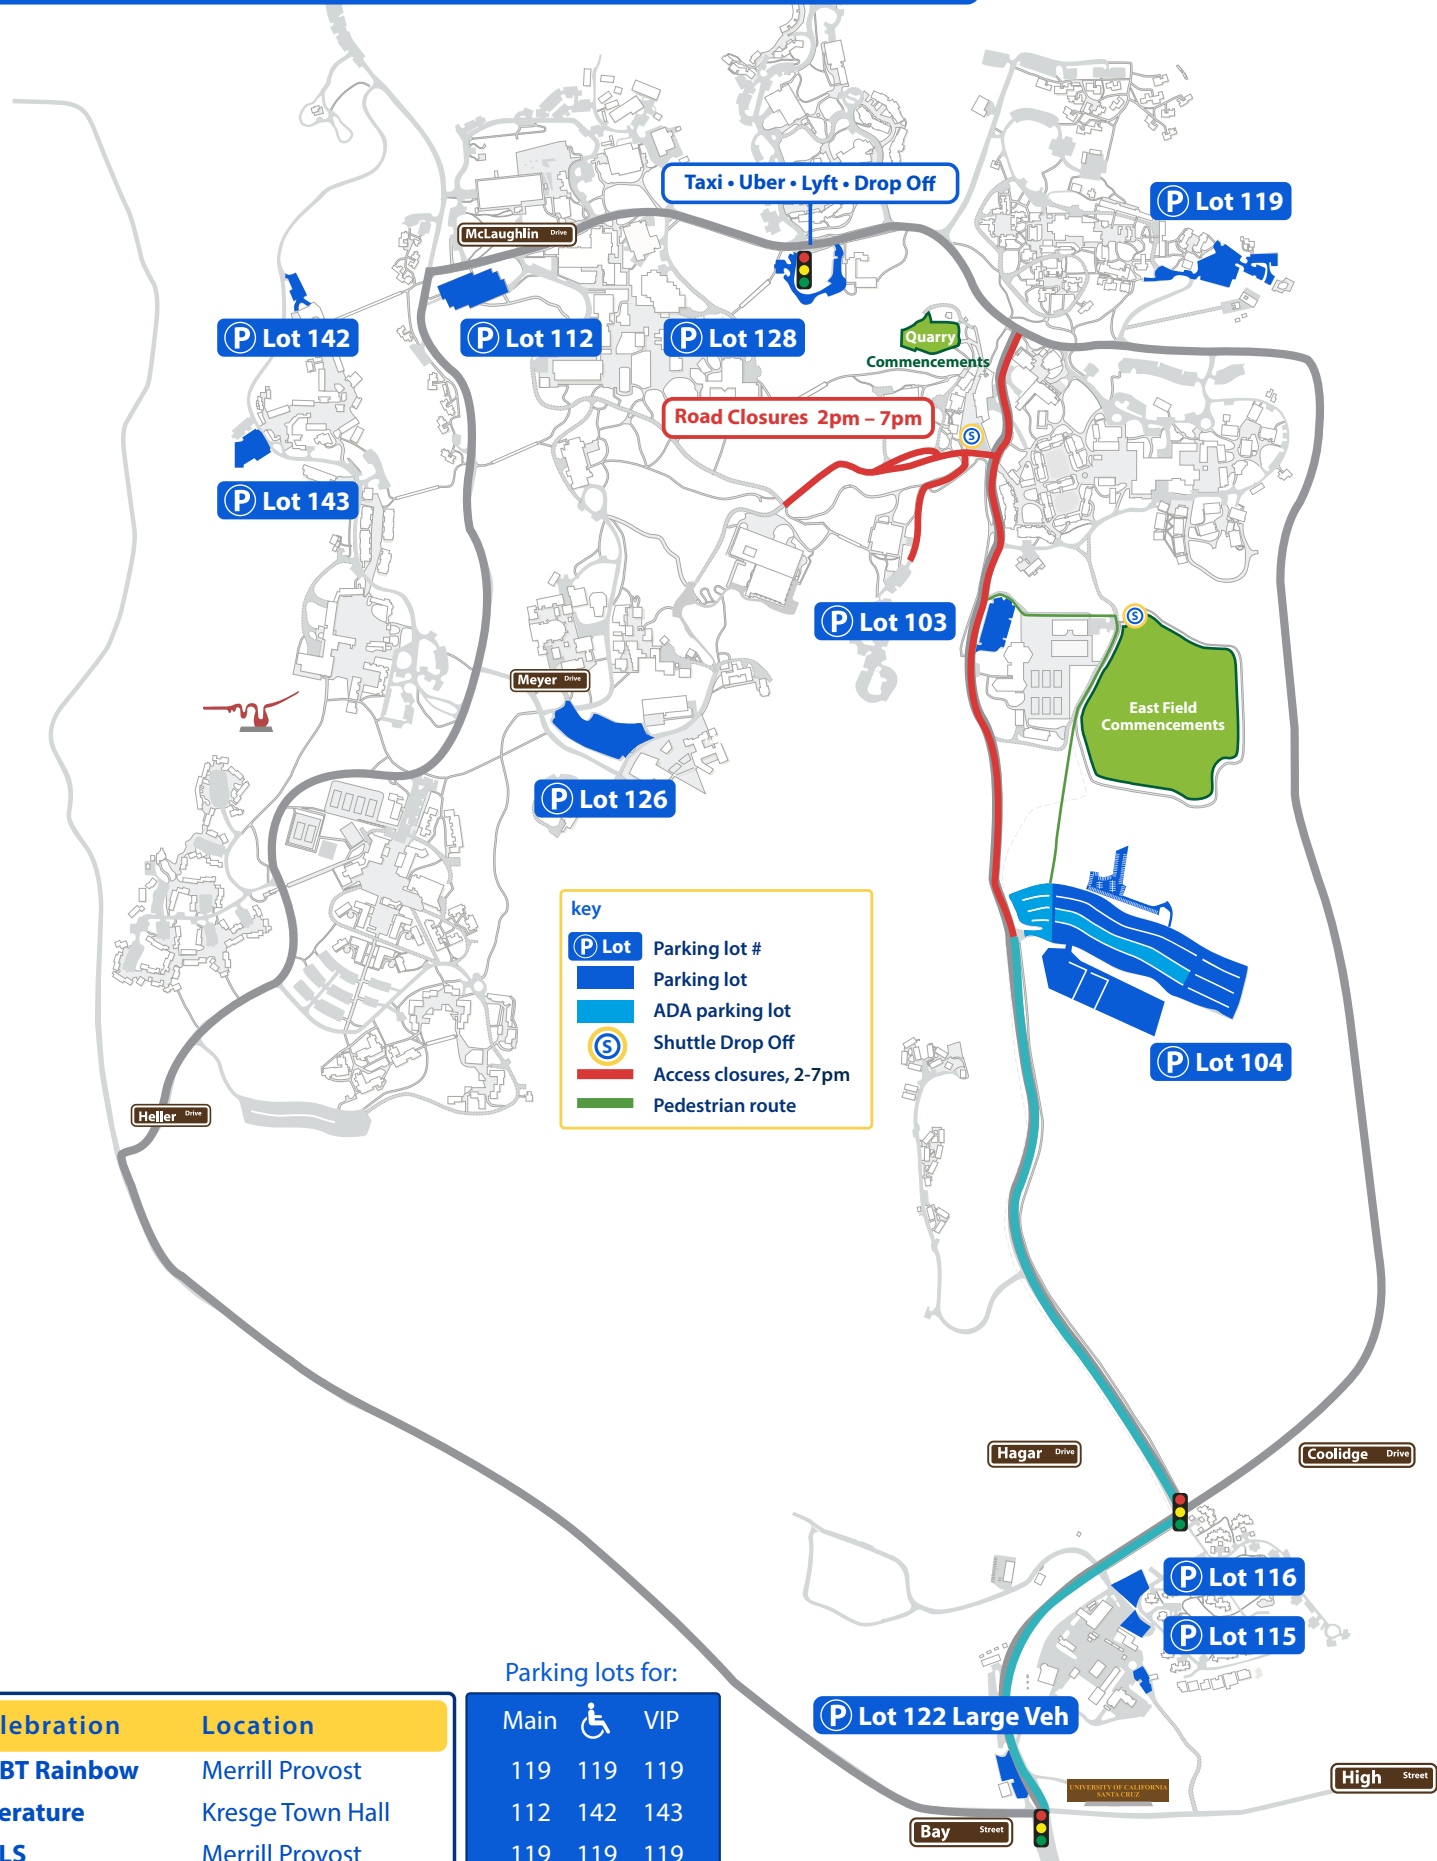

Commencement and Celebration Parking Thursday, 6/14/18

key

- P Lot Parking lot #
- Parking lot
- ADA parking lot
- S Shuttle Drop Off
- Access closures, 2-7pm
- Pedestrian route

Start	Celebration	Location
2:00pm	GLBT Rainbow	Merrill Provost
3:00pm	Literature	Kresge Town Hall
4:00pm	LALS	Merrill Provost
4:00pm	Music Dept	Recital Hall
4:00pm	American Indian	Bay Tree
4:00pm	Graduate Division	Quarry Amphitheater

Parking lots for:

Main		VIP
119	119	119
112	142	143
119	119	119
126	126	126
126	126	126
104	104	104

Parking subject to change based on conditions; university staff will direct guests to correct parking lot.